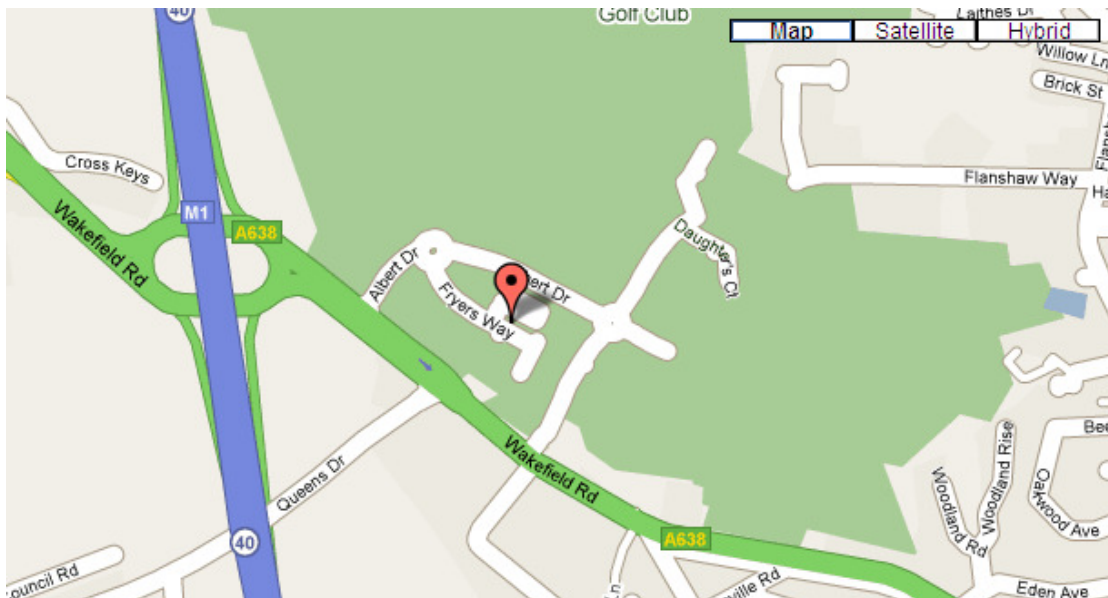

## Location

For Head office details and address location please see below.

Largo Law  
Unit 10 Silkwood Business Park  
Fryers Way  
Wakefield  
WF5 9TJ  
Tel: +44 (0)1924 886555  
Fax: +44 (0)1924 886556  
Email: [enquiries@largo-law.co.uk](mailto:enquiries@largo-law.co.uk)

South bound from M62 take junction 29 sign posted M1/M621. Keep left and merge onto M1. Then take junction 40 on the M1 sign posted Wakefield A638. At the roundabout take the first exit and then take the first left onto Albert Drive. At the roundabout take the second exit onto Fryers way, then take the first left onto Silkwood Business Park. North bound from M1 take junction 40 sign posted Wakefield A638. At the roundabout take the third exit and then take the first left onto Albert Drive. At the roundabout take the second exit onto Fryers way, and then take the first left onto Silkwood Business Park.